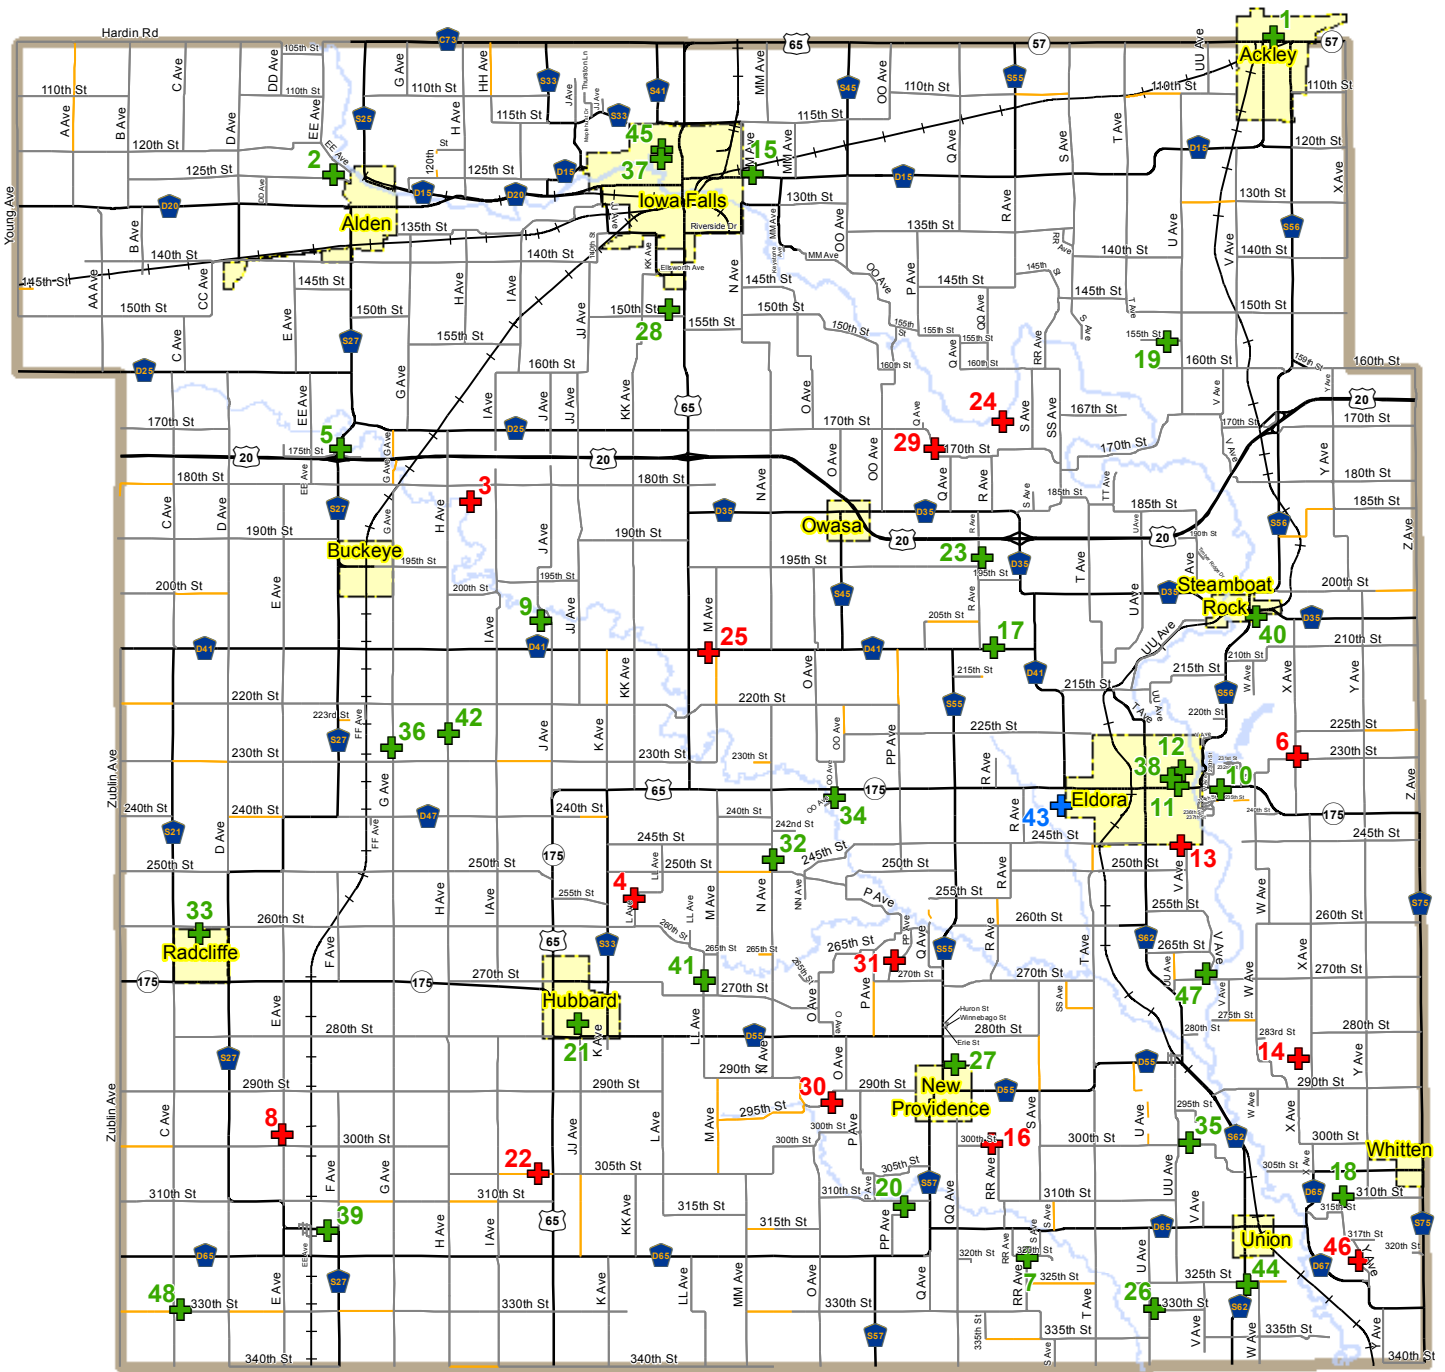

HARDIN COUNTY CEMETERIES

- + Cemetery
- + Pioneer Cemetery *
- + Other Cemetery *^

- 1 Ackley
- 2 Alden
- 3 Bahr
- 4 Boylan
- 5 Buckeye
- 6 Buckner (Stout)
- 7 Chester
- 8 Concord Township
- 9 Cottage
- 10 East Lawn Mem. Garden
- 11 Eldora Addition
- 12 Eldora
- 13 Ellsworth/Bailey
- 14 Francisco/Betts

- 15 Iowa Falls Friends
- 16 Hadley/Haman's Horn
- 17 Hardin County Home
- 18 Hauser
- 19 Hazel Green
- 20 Honey Creek Friends
- 21 Hubbard
- 22 Idaho/Grant Center
- 23 Jackson Township/Berlin
- 24 Kidwiler
- 25 Lincoln
- 26 Miller/Southwest Union
- 27 New Providence
- 28 North Lawn Mem. Garden
- 29 Oakwood
- 30 Pickering/Highland
- 31 Pleasant Chapel/Duke

- 32 Point Pleasant/Prairie Lea
- 33 Radcliffe
- 34 Roughwoods
- 35 Sheppard
- 36 Sherman Township
- 37 Iowa Falls St. Mark's
- 38 St. Mary's/Calvary Catholic
- 39 Stavanger Norwegian Lutheran/Garden City
- 40 Steamboat Rock
- 41 Tipton Grove/Kuhlman
- 42 Tipton Norwegian Lutheran
- 43 Training School
- 44 Union
- 45 Iowa Falls Union
- 46 Whitney/Haggin
- 47 Xenia-Secor
- 48 Zion Lutheran

LEGEND

- County Boundary
- Paved Road
- Corporate Limits
- Gravel Road
- Railroad
- Water
- Earth Road
- No Public Access

The Hardin County GIS Department does not guarantee this map to be free from errors or inaccuracies and disclaims any responsibility for interpretations from this map or decisions based thereon. Any errors or omissions should be reported to the Hardin County GIS Department at gis@hardincountyia.gov.
Printed: 5/29/2013